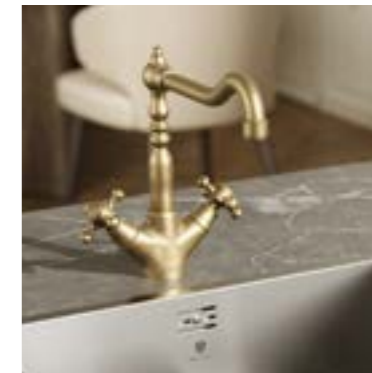

p. 91

CL87600

Spoelbakgroep met 1 gat, draaibare uitloop, 24x1 perlator. Keramische kleppen 180°, debiet 12 l/min. 3/8" flexibele toevoerslangen gemaakt uit softpex. Bevestiging met snelsysteem.

Single hole sink group, swivel spout, 24x1 aerator. 180° ceramic valves, 12 l/min flow rate. 3/8" connection flexible hoses of softpex. Fixing with rapid system.